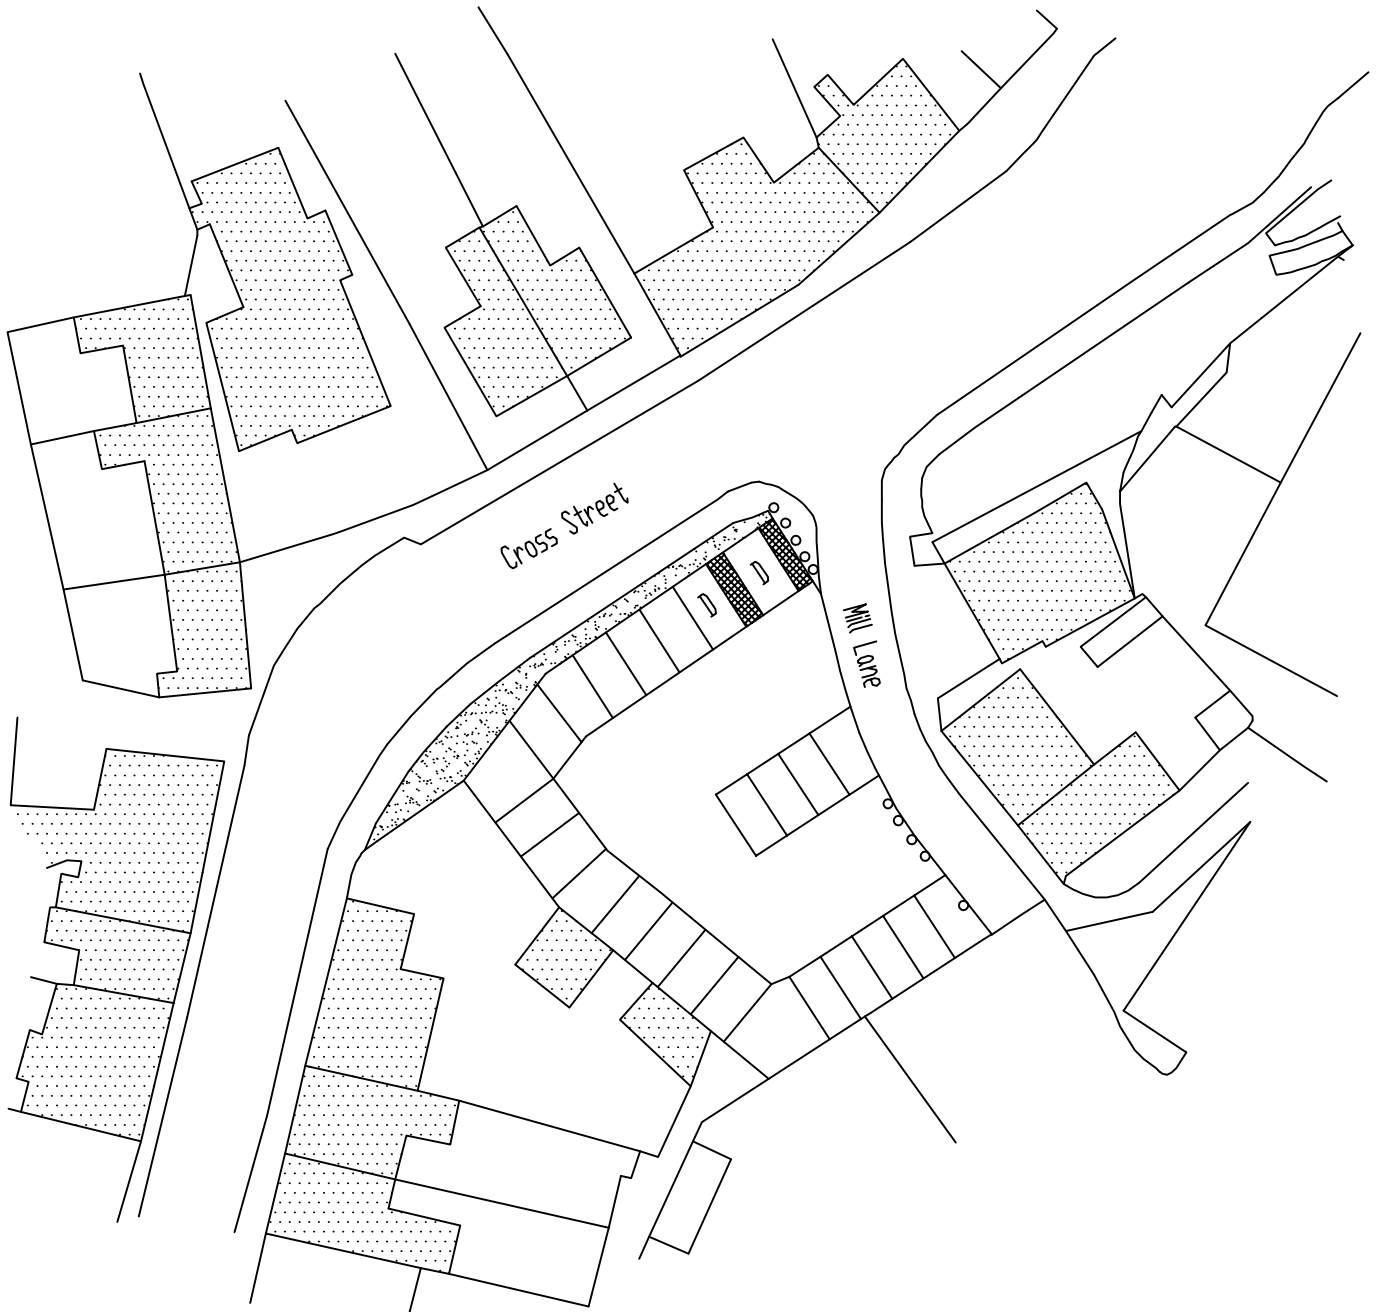

Mill Lane Car Park Sudbury

Legend

D - Disabled bay