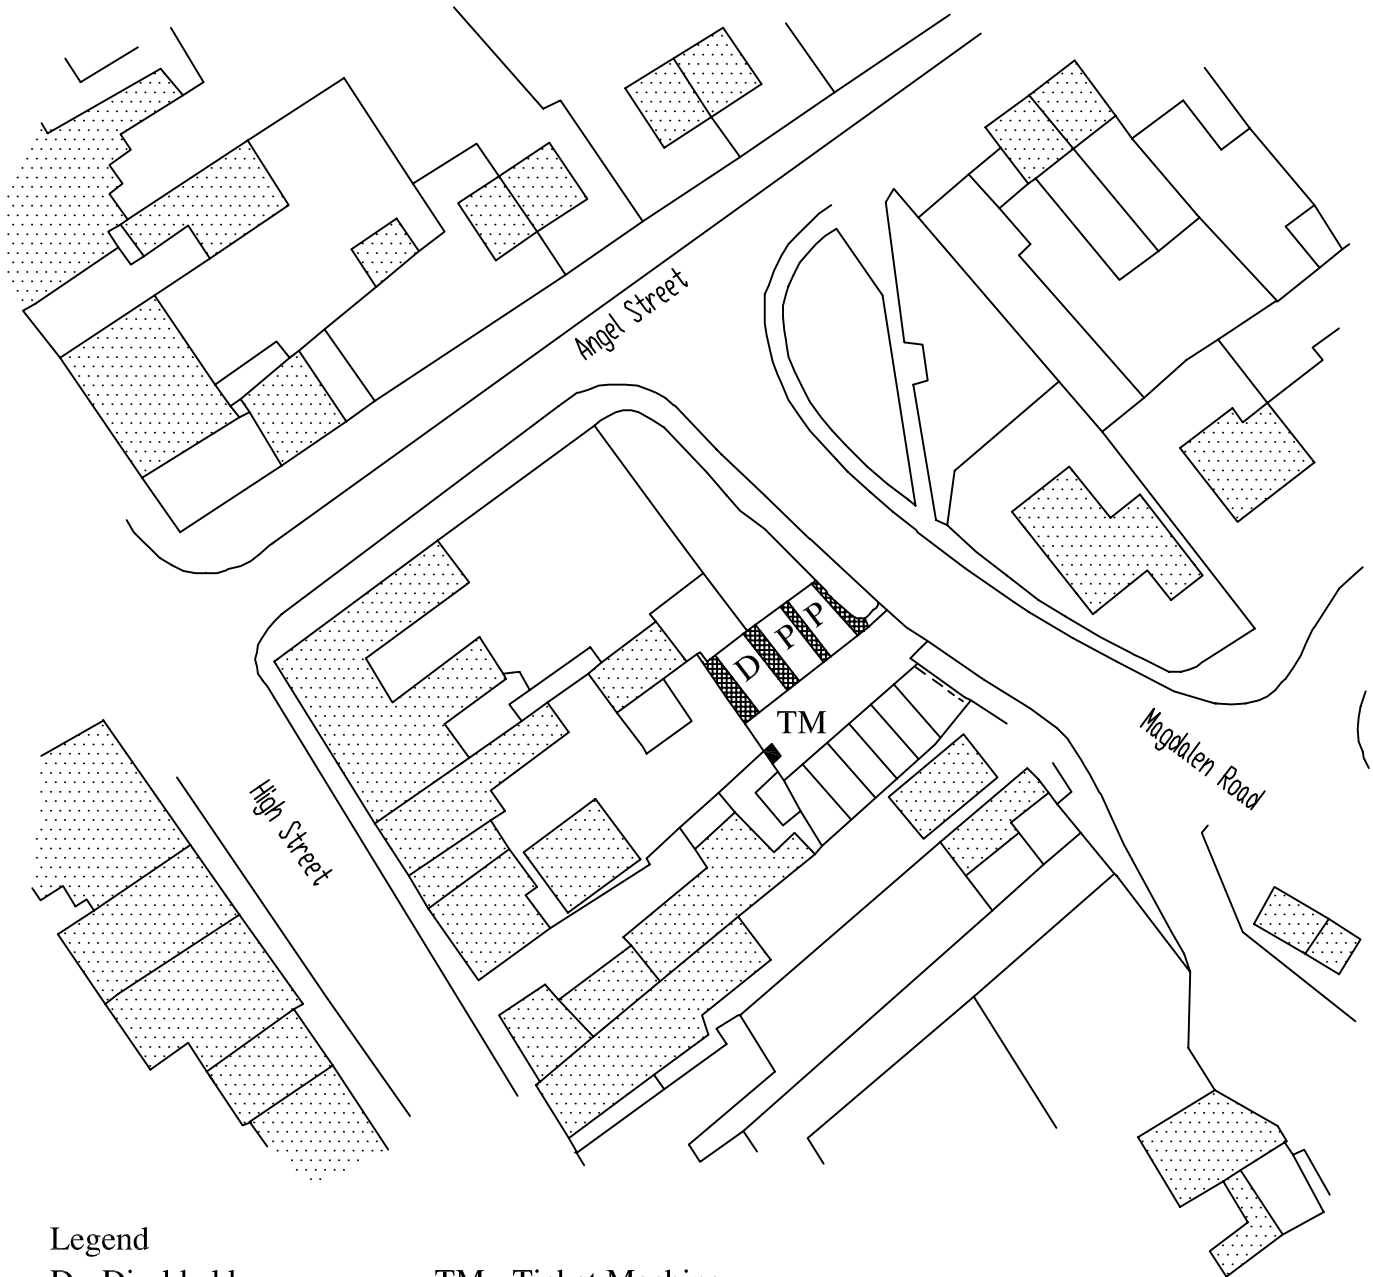

Maiden Way Car Park Hadleigh

Legend

D - Disabled bay

P - Parent & child bay

TM - Ticket Machine