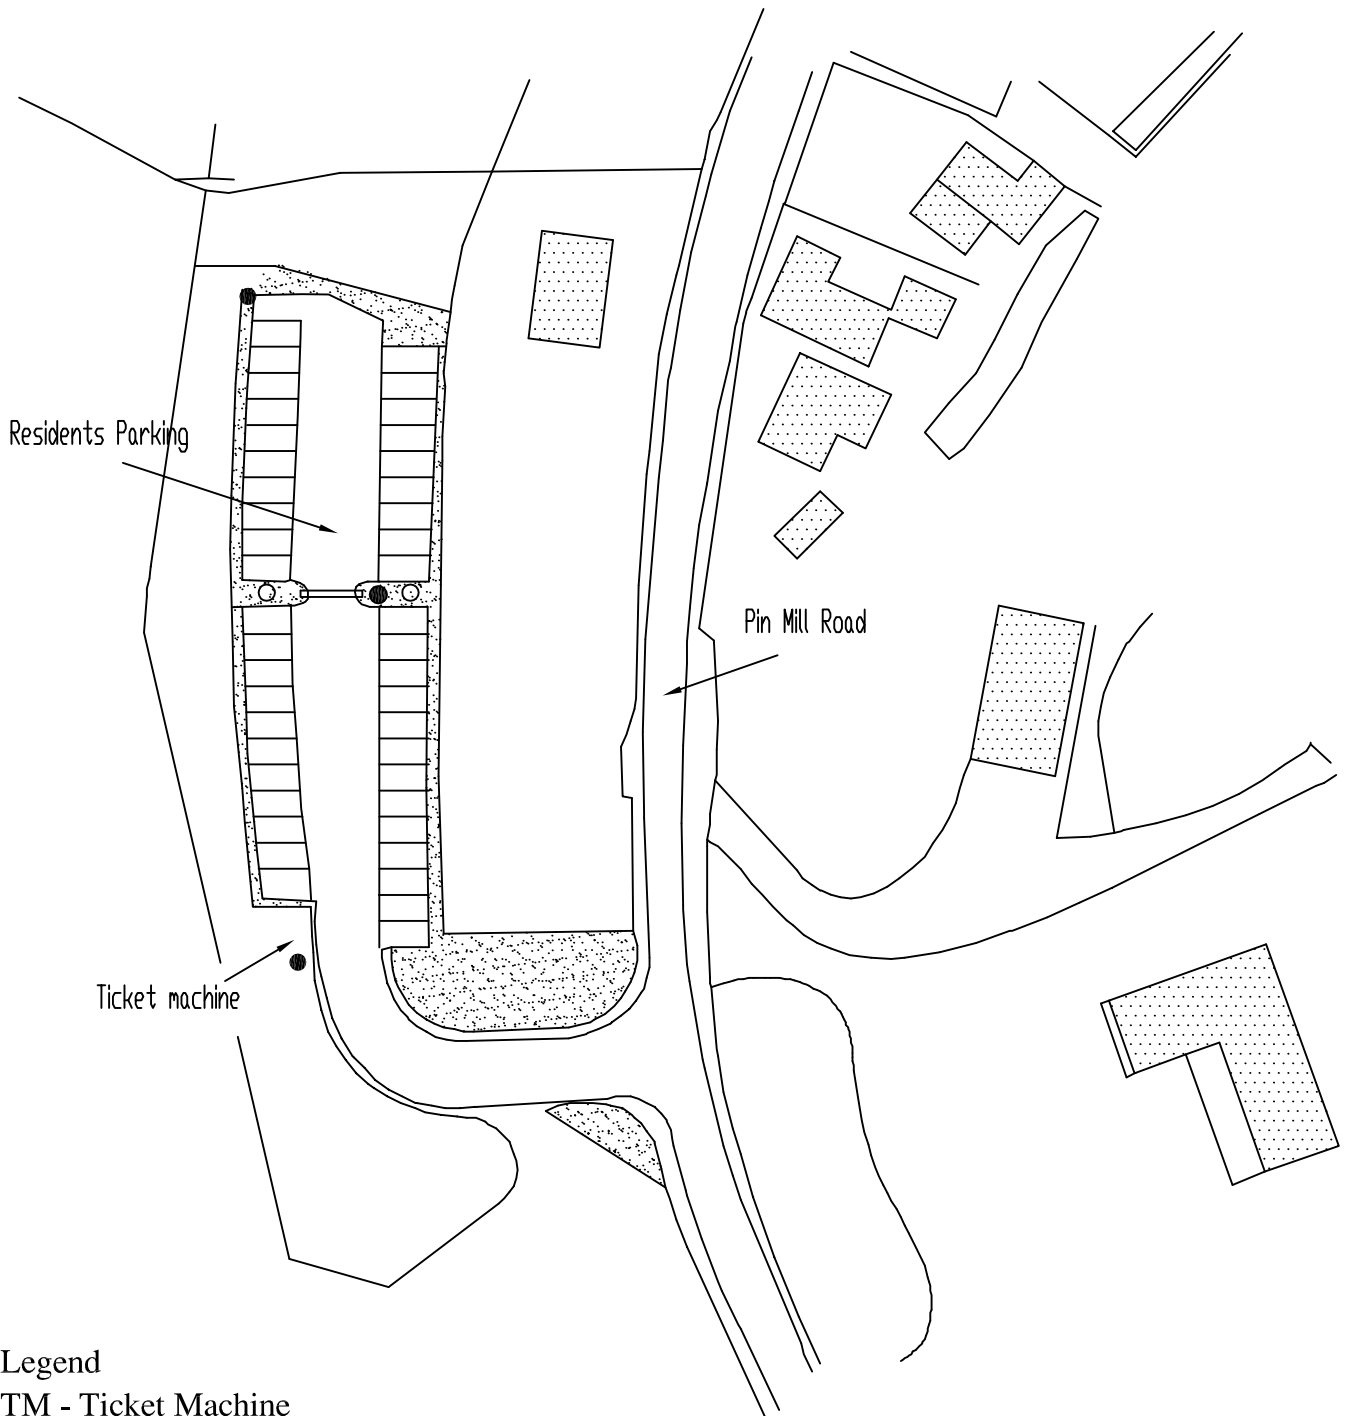

Pin Mill Car Park Chelmondiston

Legend
TM - Ticket Machine