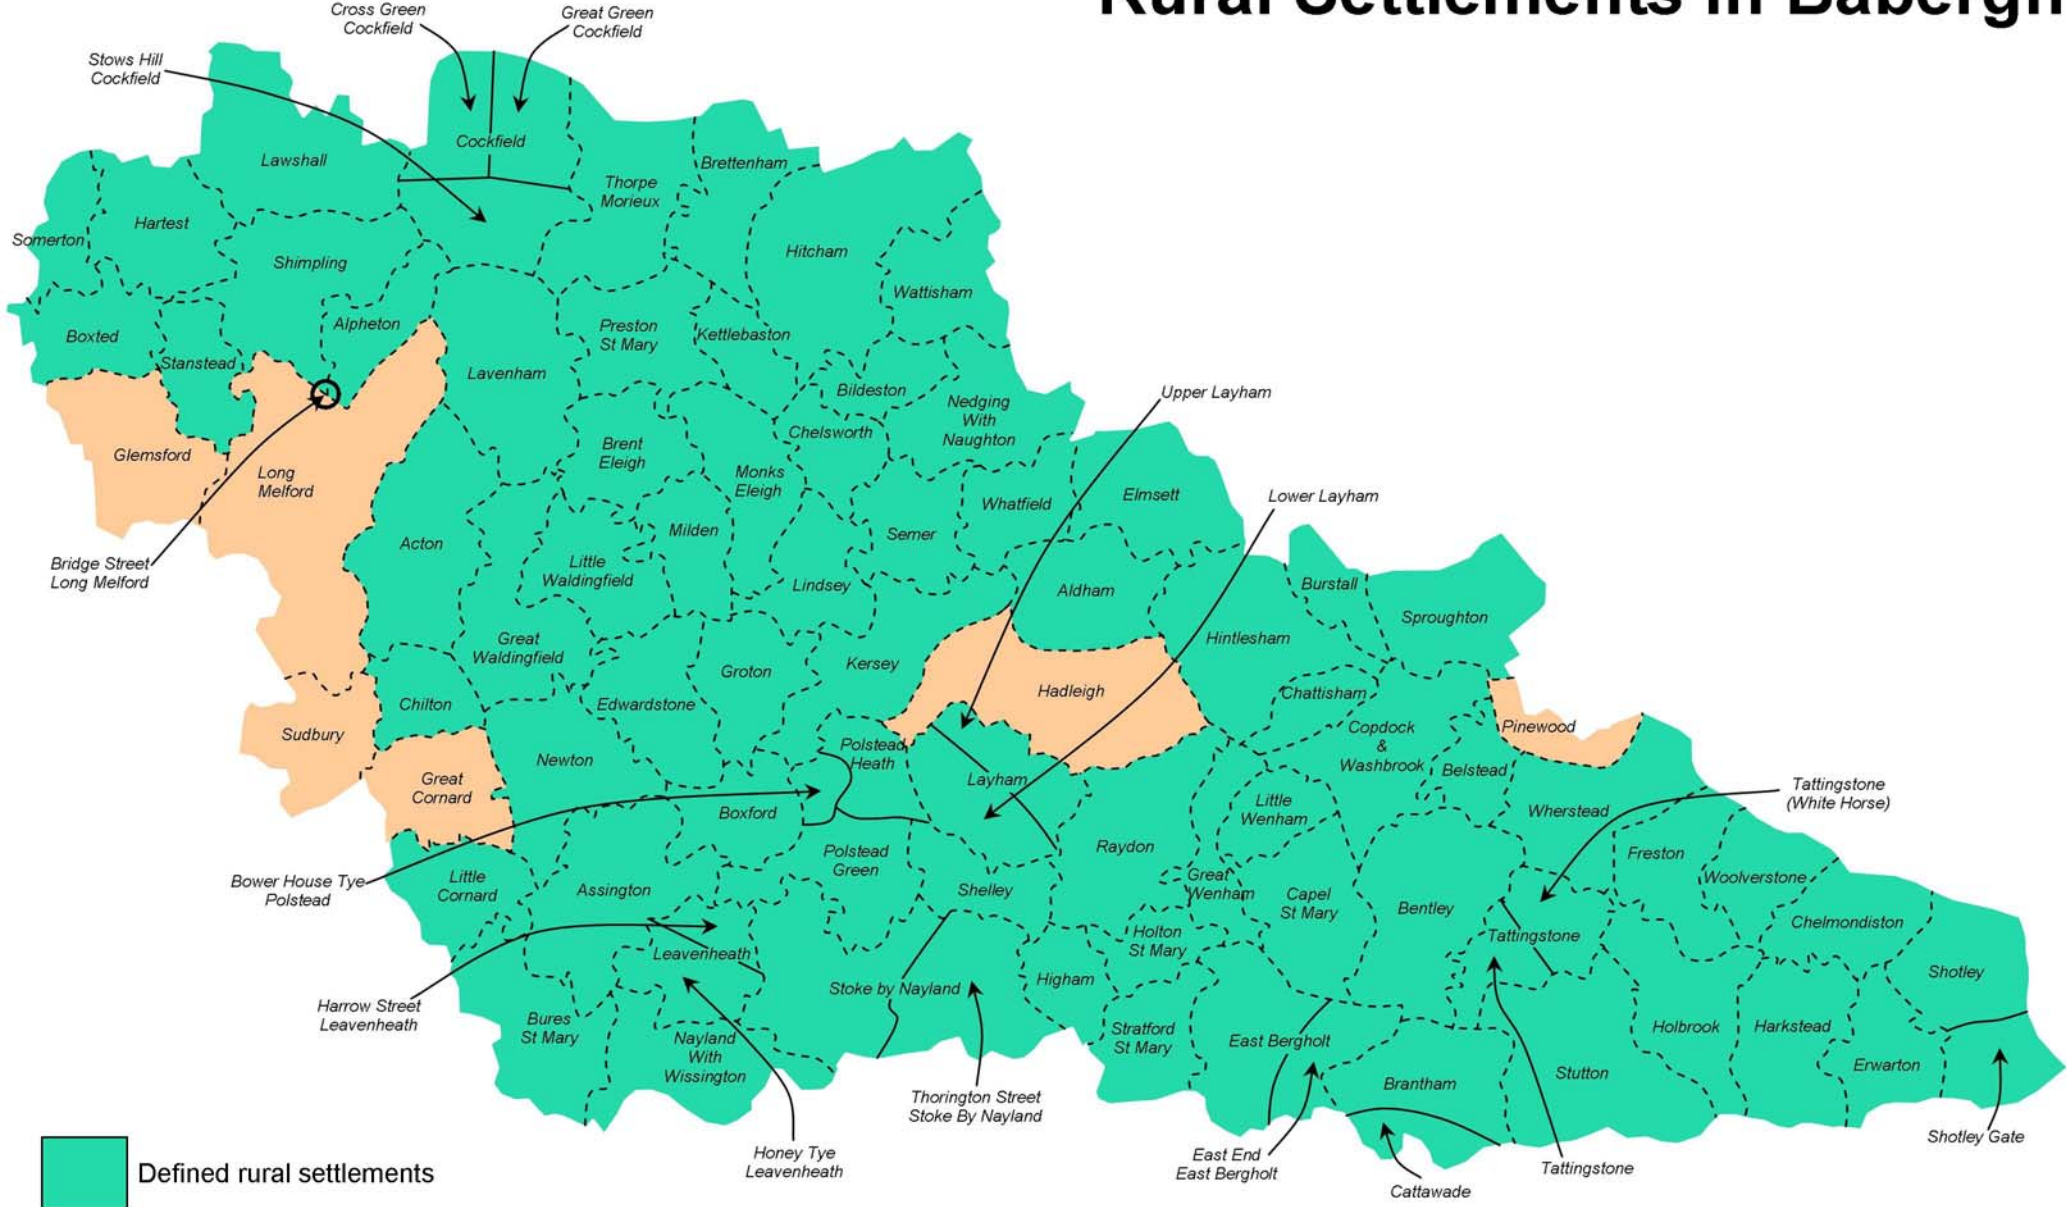

Rural Settlements in Babergh

- Defined rural settlements
- Areas which cannot be defined as rural settlement (population exceeding 3,000 - statutory limit)