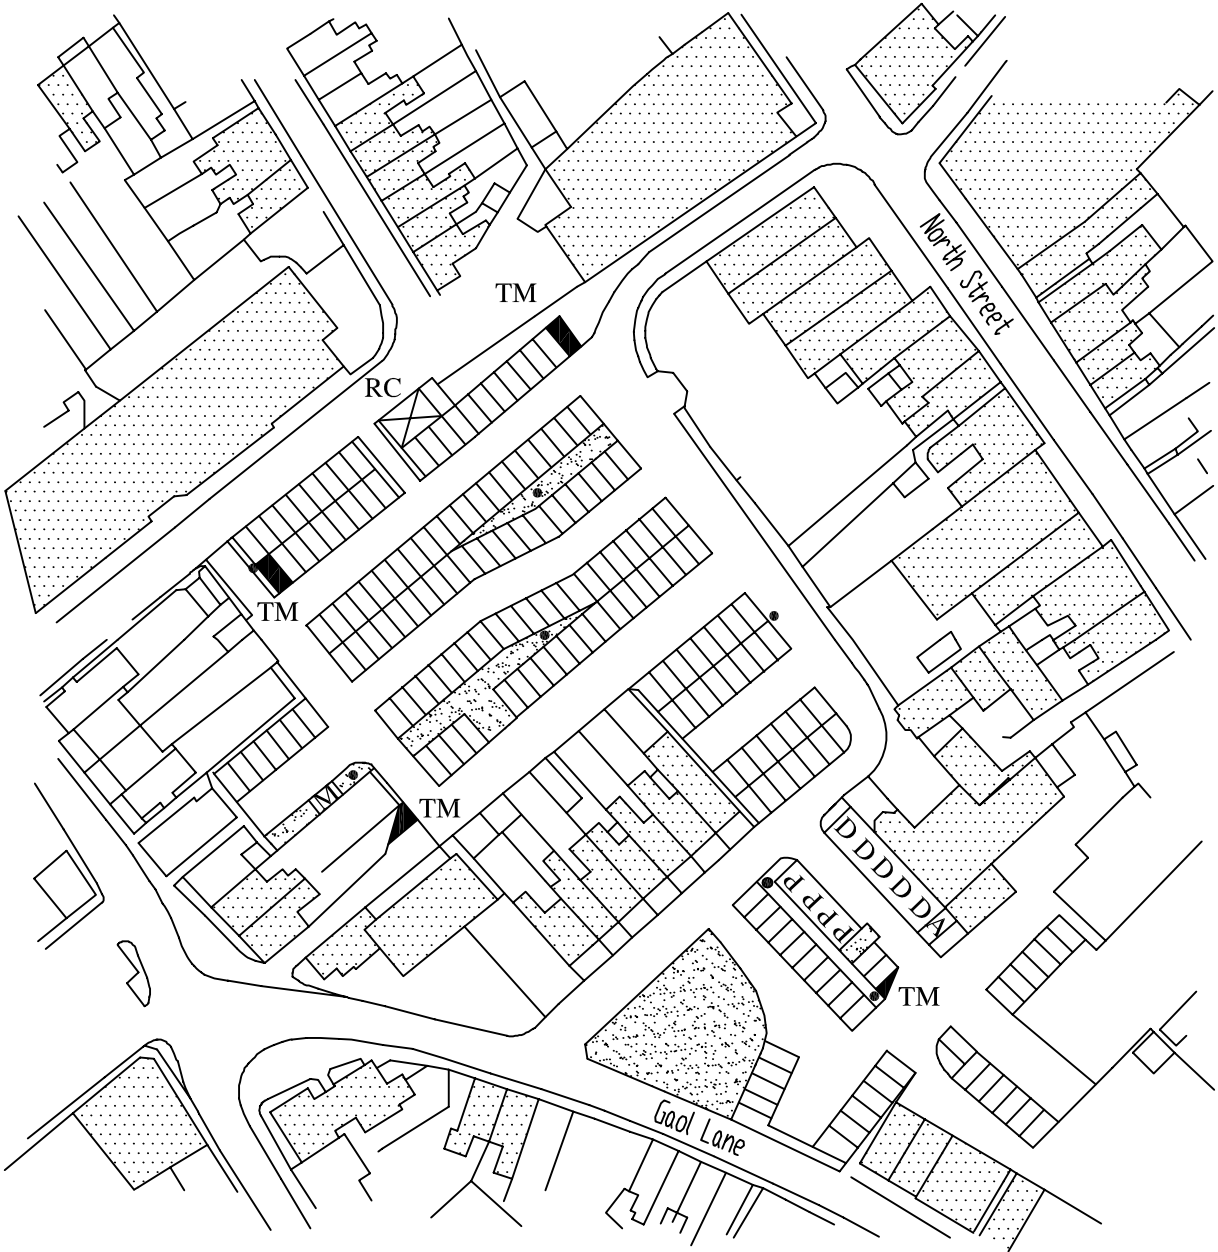

North Street Car Park Sudbury

Legend

- D - Disabled bay
- P - Parent & child bay
- M - Motor cycle bay
- A - Paramedic space
- TM - Ticket Machine
- RC - Recycling area